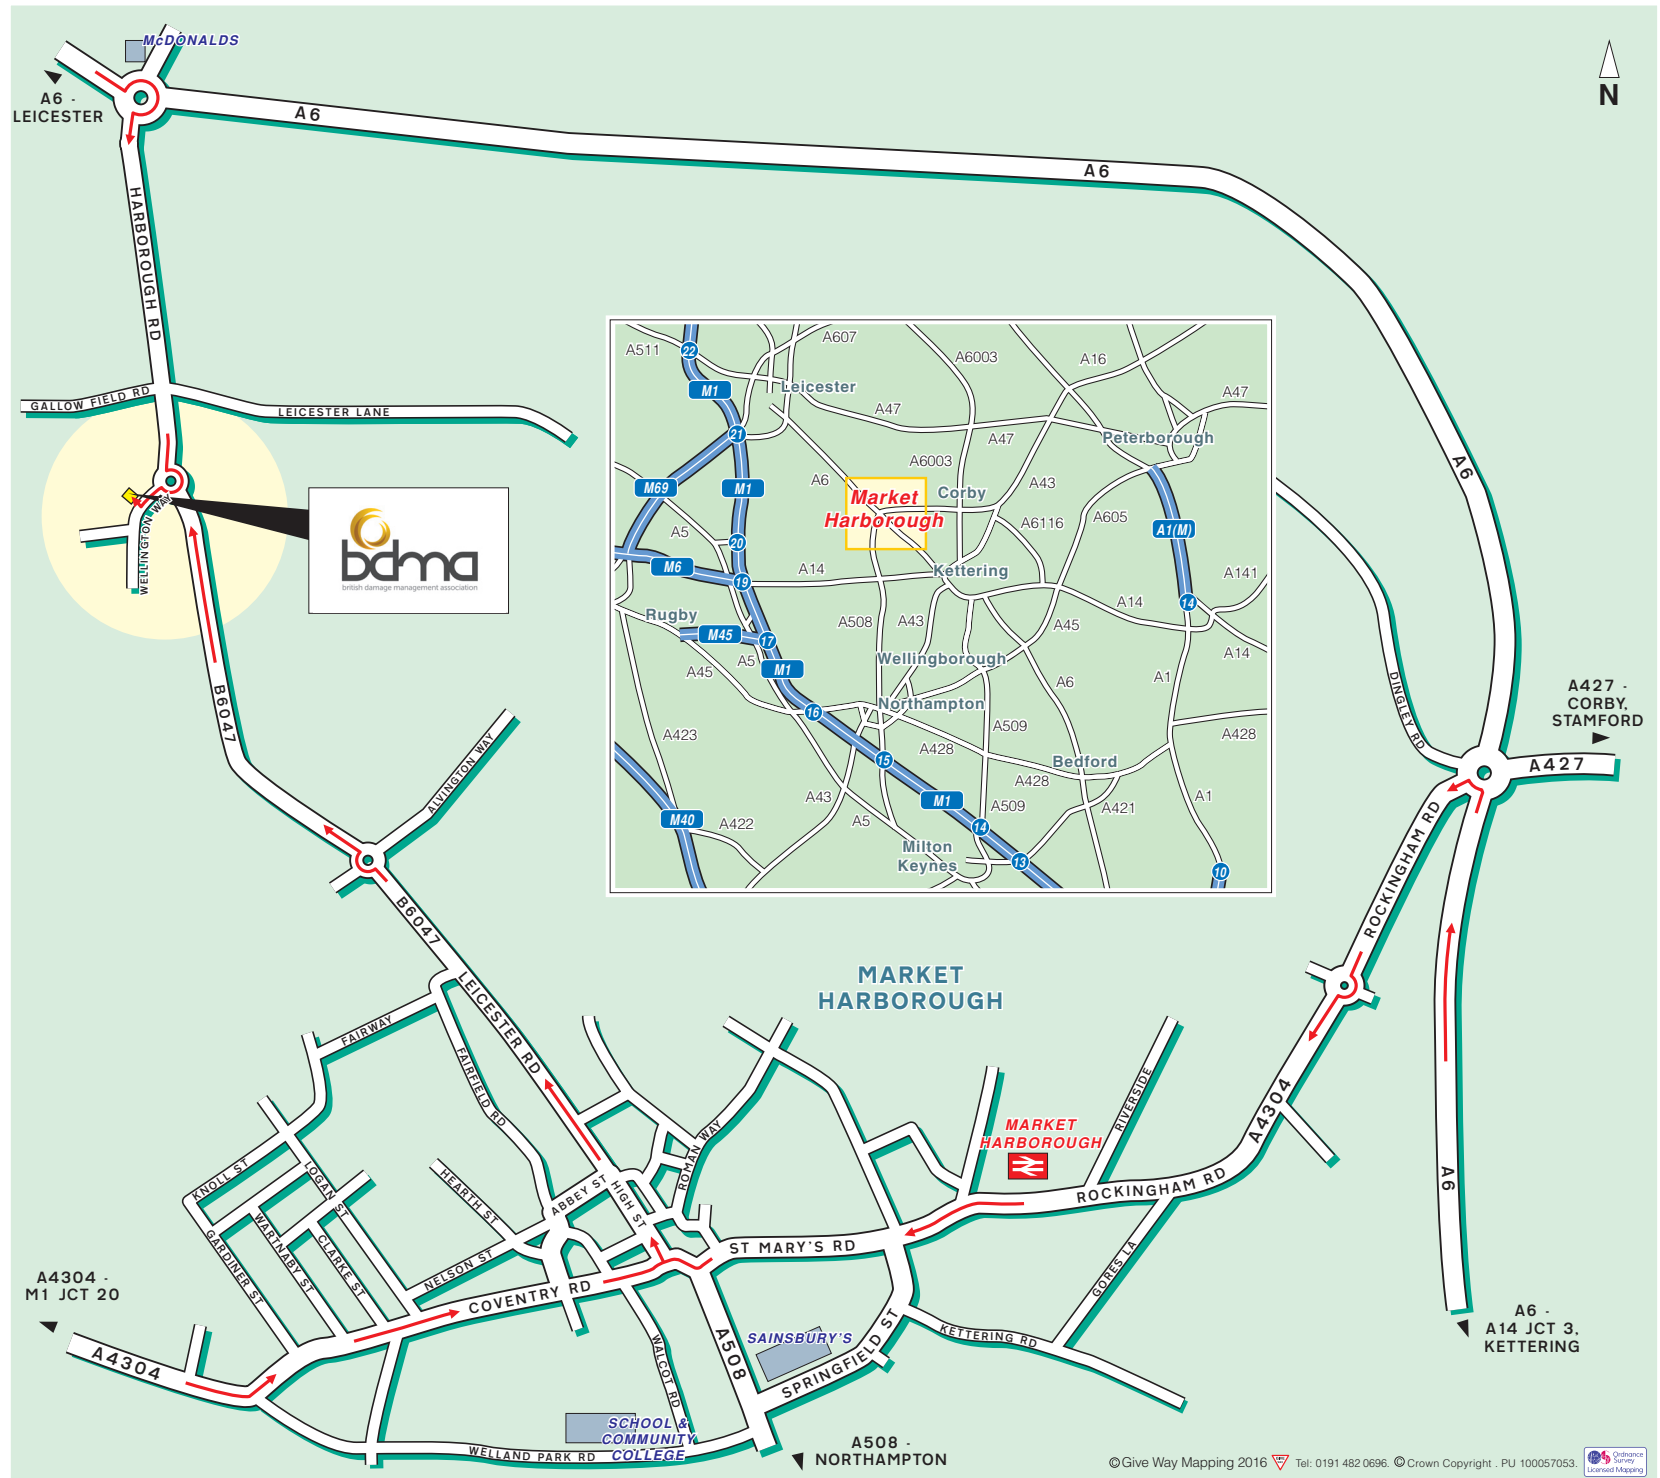

BDMA
(British Damage Management Association)

Harborough Innovation Centre
Wellington Way
Airfield Business Park
Market Harborough
LE16 7WB

Note: Use LE16 7QB for sat nav

Tel: 01858 414278
www.bdma.org.uk

Public Transport

By Rail, Market Harborough Station
Approximately 10 minutes by taxi.
For information on train operators and times phone National Rail Enquiries on 0845 7484950 or visit www.nationalrail.co.uk

By Air, Stansted Airport
Approximately 25 minutes drive.
For further information visit www.stanstedairport.com
Heathrow Airport
Approximately 50 minutes drive.
For further information visit www.heathrowairport.com